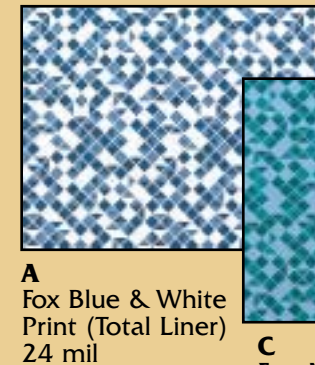

E Fox Brown Marblestone™
24 mil

E1 Fox Gray Marblestone™
24 mil

B1 Fox Mosaic Tile Border
24 mil

A1 Fox Mosaic
24 mil

B Fox Tile Border
w/Blue and White
Print Bottom, runs
6"- 8" up wall.
24 mil

J Fox Sport Pool
Tile Border w/Blue
and White Print
Bottom, runs
6"- 8" up wall
24 mil

A Fox Blue & White
Print (Total Liner)
24 mil

C Fox Aqua Print
(Total Liner)
24 mil

K Fox Blue on
Blue Diamond
(Total Liner)
20 mil

D White
(Total Liner)
24 mil

GRANITE SERIES

G1 Emerald w/Tan Tile
20 mil

G2 Aqua Marine w/Gray Tile
20 mil

T Designer Blue,
20 mil

W Teal Sierra Stone,™
20 mil

R Designer Black
20 mil

These
Liners
Are 24 Mil,
Above
Industry
Standards

Because of
variations in
printing, actual
liner colors may
not be identical
to the pictures
shown here.